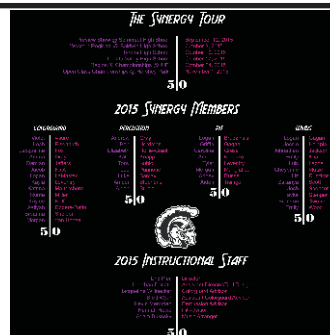

FULL BACK:

Name _____

Phone _____ Alternate Phone: _____

MAKE CHECKS PAYABLE TO:

JHS BAND BOOSTERS

DEADLINE DATE:

OCTOBER 9, 2015

		S	M	L	XL	2XL	3XL	QUANTITY	PRICE EACH	TOTAL
1	T-SHIRT									
2	LONG SLEEVE TEE									
3	CREW NECK SWEATSHIRT									
4	HOOD									

CHECK _____	CASH _____	TOTAL AMT DUE _____