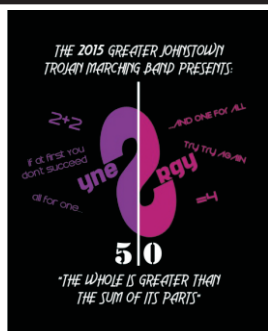

JHS BAND BOOSTERS

1) TEE SHIRT Gildan tee shirt will get a full front and full back printed logo. ADULT $12.00 XXL $14.00 XXXL $16.00 BLACK	2) LONG SLEEVE TEE Gildan long sleeve tee shirt will get full front and full back printed logo. ADULT $15.00 XXL $17.00 XXXL $19.00 BLACK
3) CREW Gildan crew will get a full front and full back printed logo. ADULT $19.00 XXL $20.00 XXXL $22.00 BLACK	4) HOODED SWEATSHIRT Gildan hooded sweatshirt will get full front and full back printed logo. ADULT $23.00 XXL $24.00 XXXL $26.00 BLACK

FULL FRONT: